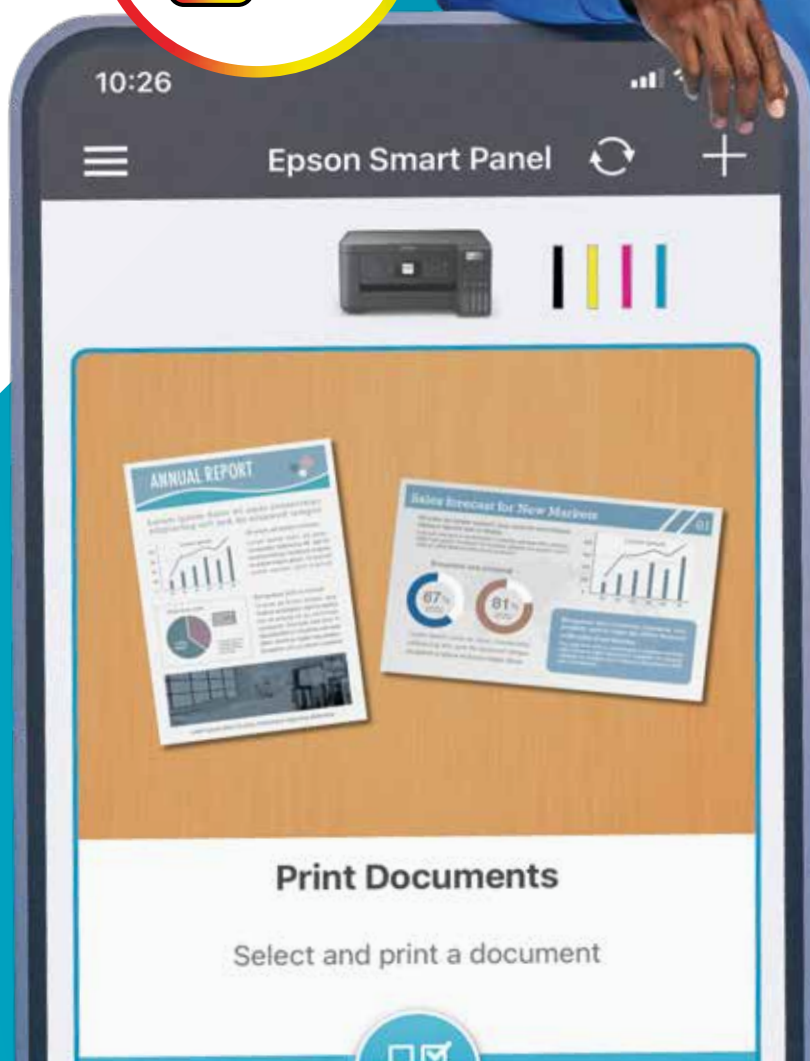

Office printers

Includes ink to print up to **14,000** pages³

PRINT ON THE GO

with the Epson Smart Panel app

For families on the go, or for businesses that never stop, the Epson Smart Panel app enables you to control your printer from your smart phone or tablet⁴. You can print, copy and scan documents or photos, set up, monitor and troubleshoot your printer, or just let your creativity flow with a wide range of artistic templates.

Look out for the Smart Panel symbol which shows which printers are compatible with the app.

For *BUSY HOUSEHOLDS*

EcoTank ET-1810

Print
Connectivity: Wi-Fi®, Wi-Fi Direct®
Scan and copy with the Epson Smart Panel app
Easy mobile printing
Epson Micro Piezo technology
1 year / 30,000 pages warranty¹⁴
104 ink series: 1 full set included