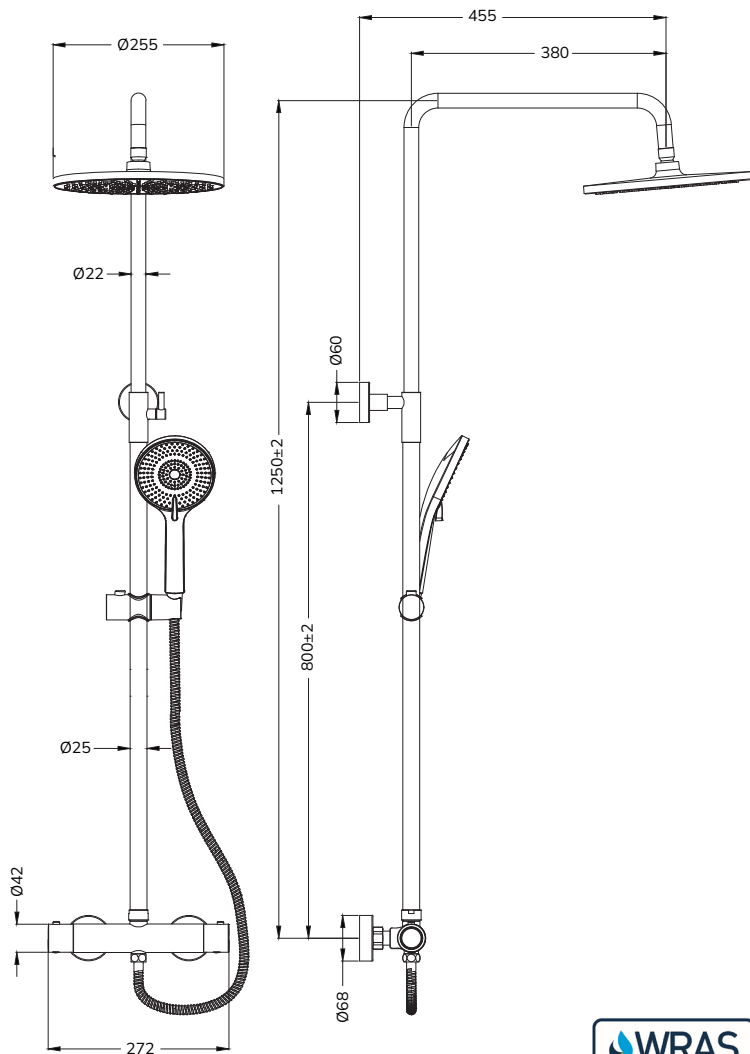

## ALITA Rain Thermostatic Shower Kit

CODE	Chrome	 USH0024	Matt Black	 USH0025
	Brushed Gold	 USH0026	Brushed Nickel	 USH0027

- Thermostatic Cool Touch shower valve
- 1.5m Anti-twist Stainless Steel Hose
- Pipe Centres: 150mm
- Fast fix brackets supplied
- Stainless steel rail
- 3 Function handset
- 250mm Shower Head

MATERIAL	Brass
FLOW RATE	Optional 6 l/min flow restrictor included
FIXINGS	Supplied
DIMENSIONS	See technical drawing
FIXINGS	Screw to wall fixings supplied

Bar	Litres per min
0.5	5.21
1	7.5
2.5	10.5
3	12.9
3.5	14.7