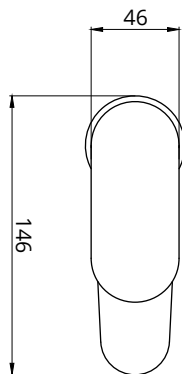

### ECO FLOW Basin Mixer

Waste Included

<b>MATERIAL</b>	Brass
<b>FIXING</b>	Deck mounted using back nuts provided
<b>FEATURES</b>	<ul style="list-style-type: none"> <li>• Double click ECO Faucet</li> <li>• Eco setting 75% water saving</li> <li>• Temperature Limiter adjustment</li> <li>• 35mm Ceramic faucet</li> </ul>
<b>APPROVALS</b>	EN817:2018 EN13618:2016

#### FLOW RATES OPEN OUTLET

Bar	Litres per min
0.2	7.40
0.5	8.60
1	12.00
2	17.40
3	21.59
4	25.09
5	28.34

\*eco click saves 75% water consumption