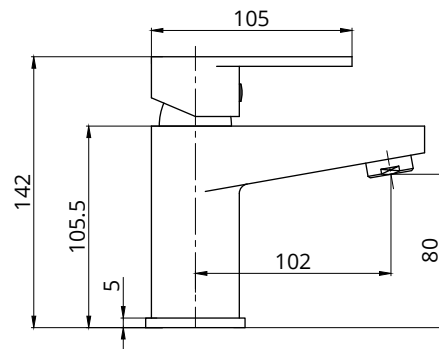

### ECO FLOW Basin Mixer

Waste Included

<b>MATERIAL</b>	Brass
<b>FIXING</b>	Deck mounted using back nuts provided
<b>FEATURES</b>	<ul style="list-style-type: none"> <li>• Double click ECO Faucet</li> <li>• Eco setting 75% water saving</li> <li>• Temperature Limiter adjustment</li> <li>• 35mm Ceramic faucet</li> </ul>
<b>APPROVALS</b>	EN817:2018 EN13618:2016

#### FLOW RATES OPEN OUTLET

Bar	Litres per min
0.2	7.40
0.5	8.60
1	12.00
2	17.40
3	21.59
4	25.09
5	28.34

\*eco click saves 75% water consumption