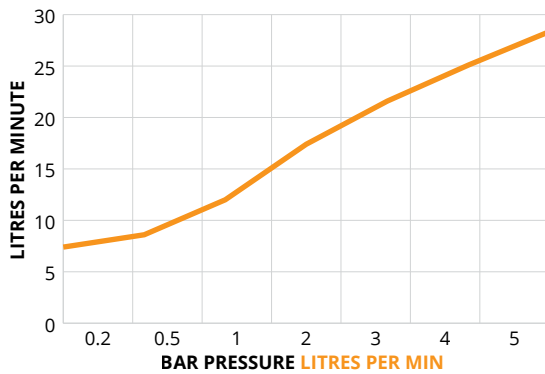

### ECO FLOW Basin Mixer

Waste Included

<b>MATERIAL</b>	Brass
<b>FIXING</b>	Deck mounted using back nuts provided
<b>FEATURES</b>	<ul style="list-style-type: none"> <li>• Double click ECO Faucet</li> <li>• Eco setting 75% water saving</li> <li>• Temperature Limiter adjustment</li> <li>• 35mm Ceramic faucet</li> </ul>
<b>APPROVALS</b>	EN817:2018 EN13618:2016

#### FLOW RATES OPEN OUTLET

Bar	Litres per min
0.2	7.40
0.5	8.60
1	12.00
2	17.40
3	21.59
4	25.09
5	28.34

\*eco click saves 75% water consumption