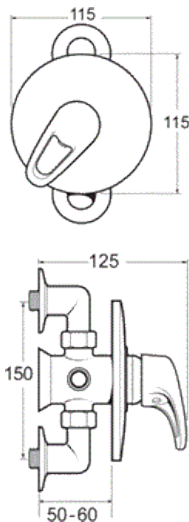

SHOWERS

Deva^{TM} by METHVEN

Manual Showers

Lace manual shower valve

Product Code: LACVMANM03

Finish: Chrome

Features

Construction:	Brass
Shower Valve:	Manual
Supply:	Suitable for all plumbing systems
Working Pressures:	0.1 - 5.0 bar
Inlet connections:	15mm Compression
Operation:	Single lever flow and temperature control

- Ceramic cartridge for longer operation life
- Exposed and concealed valve options in one box

*Please refer to website for full warranty details.

Flow (Bar - l/min, open outlet)

Outlet

Flow 0.1	Flow 0.3	Flow 0.5	Flow 1.0	Flow 2.0	Flow 3.0	Flow 4.0	Flow 5.0
3.1	5.4	7.2	10.3	15.2	18.5		

1604043

**5 YEAR
GUARANTEE**

*TERMS APPLY

www.deva-uk.com · 0800 195 1602 · sales@uk.methven.com