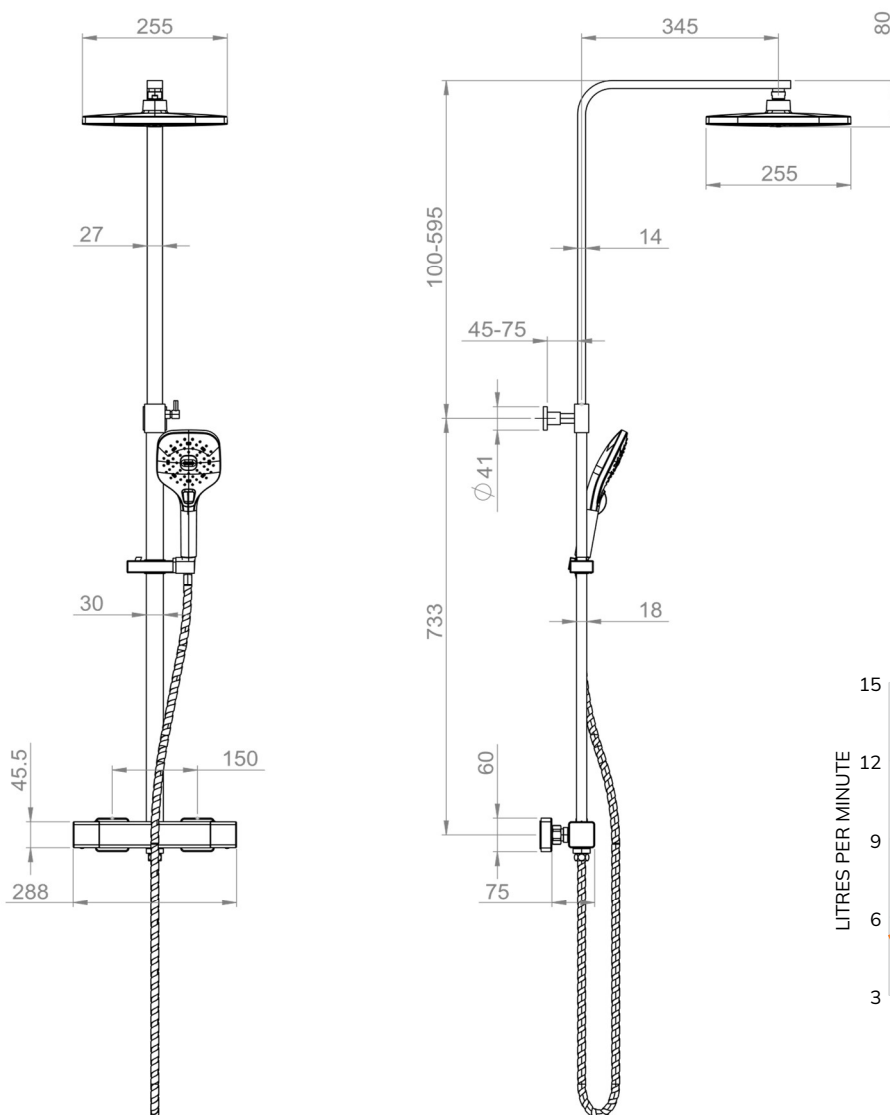

ALITA Rain Square Thermostatic Shower Kit

CODE	Chrome	USH0153
MATERIAL	Brass	
FLOW RATE	Optional 6 L/min flow restrictor included	
FIXINGS	Supplied	
DIMENSIONS	See Technical drawing	

- Thermostatic Cool Touch Shower Valve
- 1.5m Anti-twist Stainless Steel Hose
- Fast fix brackets supplied
- Stainless steel rail
- 3 Function handset
- 255mm Shower Head

Bar	Litres per min
0.2	5.21
0.5	7.5
1	10.5
1.5	12.9
3.5	14.7