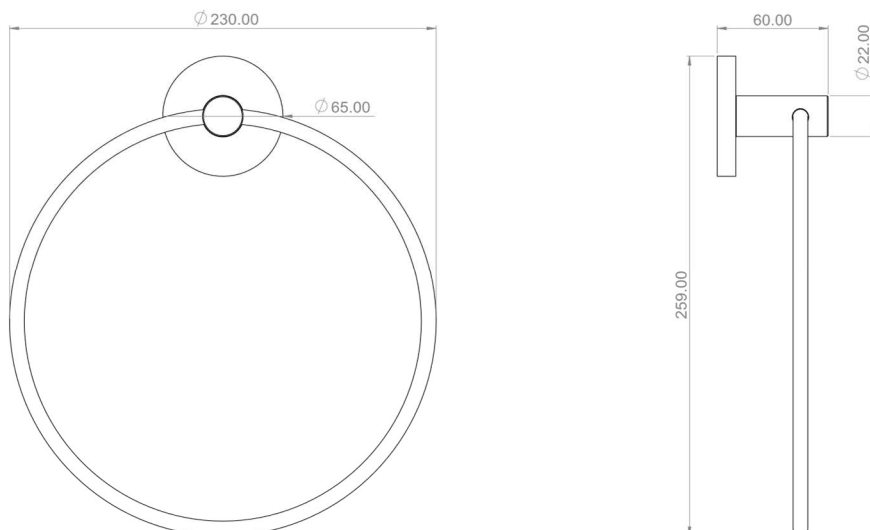

CODE	Chrome	● UA0109	Matt Black	● UA0110
	Brushed Gold	● UA0111	Brushed Nickel	● UA0112
MATERIAL	Brass			
DIMENSIONS	See Technical drawing			
FIXINGS	Screw to wall fixings			

HAKK Toothbrush Holder

CODE	Chrome	● UA0104	Matt Black	● UA0105
	Brushed Gold	● UA0106	Brushed Nickel	● UA0107
MATERIAL	Brass			
DIMENSIONS	See Technical drawing			
FIXINGS	Screw to wall fixings			

HAKK Towel Holder

CODE	Chrome	● UA0114	Matt Black	● UA0115
	Brushed Gold	● UA0116	Brushed Nickel	● UA0117
MATERIAL	Brass			
DIMENSIONS	See Technical drawing			
FIXINGS	Screw to wall fixings			

HAKK Towel Rail

CODE	Chrome	UA0119	Matt Black	UA0120
	Brushed Gold	UA0121	Brushed Nickel	UA0122
MATERIAL	Brass			
DIMENSIONS	See Technical drawing			
FIXINGS	Screw to wall fixings			