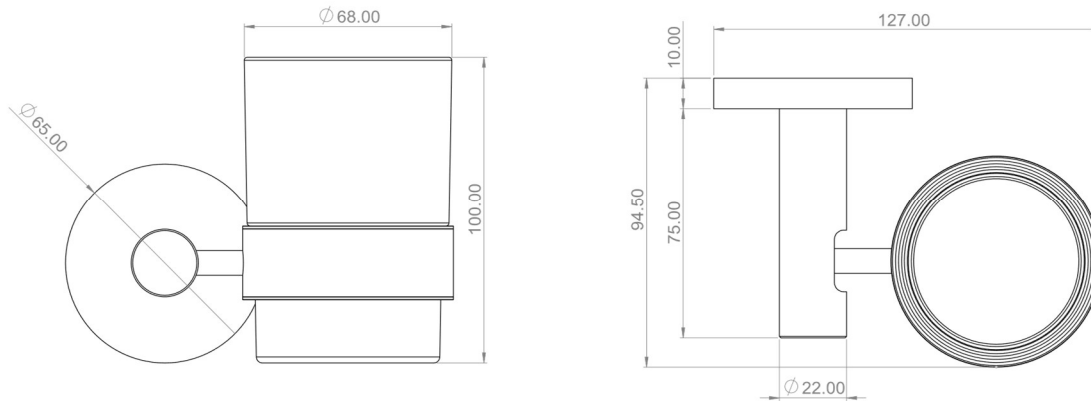

HAKK Robe Hook

CODE	Chrome	● UA0124	Matt Black	● UA0125
	Brushed Gold	● UA0126	Brushed Nickel	● UA0127
MATERIAL	Brass			
DIMENSIONS	See Technical drawing			
FIXINGS	Screw to wall fixings			

HAKK Toilet Roll Holder

CODE	Chrome	● UA0109	Matt Black	● UA0110
	Brushed Gold	● UA0111	Brushed Nickel	● UA0112
MATERIAL	Brass			
DIMENSIONS	See Technical drawing			
FIXINGS	Screw to wall fixings			

HAKK Toothbrush Holder

CODE	Chrome	● UA0104	Matt Black	● UA0105
	Brushed Gold	● UA0106	Brushed Nickel	● UA0107
MATERIAL	Brass			
DIMENSIONS	See Technical drawing			
FIXINGS	Screw to wall fixings			

HAKK Towel Holder

CODE	Chrome	● UA0114	Matt Black	● UA0115
	Brushed Gold	● UA0116	Brushed Nickel	● UA0117
MATERIAL	Brass			
DIMENSIONS	See Technical drawing			
FIXINGS	Screw to wall fixings			

HAKK Towel Rail

CODE	Chrome	UA0119	Matt Black	UA0120
	Brushed Gold	UA0121	Brushed Nickel	UA0122
MATERIAL	Brass			
DIMENSIONS	See Technical drawing			
FIXINGS	Screw to wall fixings			