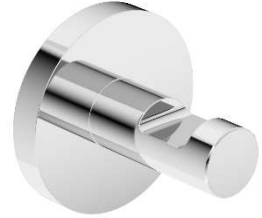

HAKK Robe Hook

CODE	Chrome	● UA0124	Matt Black	● UA0125
	Brushed Gold	● UA0126	Brushed Nickel	● UA0127
MATERIAL	Brass			
DIMENSIONS	See Technical drawing			
FIXINGS	Screw to wall fixings			

HAKK Toilet Roll Holder

CODE	Chrome	● UA0109	Matt Black	● UA0110
	Brushed Gold	● UA0111	Brushed Nickel	● UA0112
MATERIAL	Brass			
DIMENSIONS	See Technical drawing			
FIXINGS	Screw to wall fixings			

HAKK Toothbrush Holder

CODE	Chrome	● UA0104	Matt Black	● UA0105
	Brushed Gold	● UA0106	Brushed Nickel	● UA0107
MATERIAL	Brass			
DIMENSIONS	See Technical drawing			
FIXINGS	Screw to wall fixings			

HAKK Towel Holder

CODE	Chrome	● UA0114	Matt Black	● UA0115
	Brushed Gold	● UA0116	Brushed Nickel	● UA0117
MATERIAL	Brass			
DIMENSIONS	See Technical drawing			
FIXINGS	Screw to wall fixings			

HAKK Towel Rail

CODE	Chrome	UA0119	Matt Black	UA0120
	Brushed Gold	UA0121	Brushed Nickel	UA0122
MATERIAL	Brass			
DIMENSIONS	See Technical drawing			
FIXINGS	Screw to wall fixings			