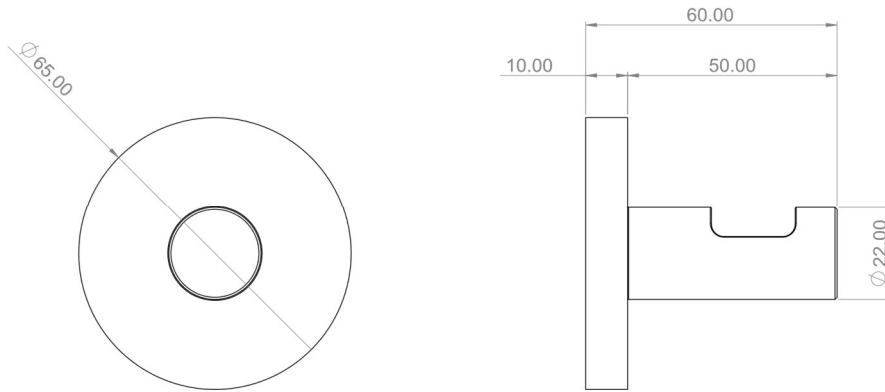

HAKK Robe Hook

CODE	Chrome	● UA0124	Matt Black	● UA0125
	Brushed Gold	● UA0126	Brushed Nickel	● UA0127
MATERIAL	Brass			
DIMENSIONS	See Technical drawing			
FIXINGS	Screw to wall fixings			

HAKK Toilet Roll Holder

CODE	Chrome	● UA0109	Matt Black	● UA0110
	Brushed Gold	● UA0111	Brushed Nickel	● UA0112
MATERIAL	Brass			
DIMENSIONS	See Technical drawing			
FIXINGS	Screw to wall fixings			

HAKK Toothbrush Holder

CODE	Chrome	● UA0104	Matt Black	● UA0105
	Brushed Gold	● UA0106	Brushed Nickel	● UA0107
MATERIAL	Brass			
DIMENSIONS	See Technical drawing			
FIXINGS	Screw to wall fixings			

HAKK Towel Holder

CODE	Chrome	● UA0114	Matt Black	● UA0115
	Brushed Gold	● UA0116	Brushed Nickel	● UA0117
MATERIAL	Brass			
DIMENSIONS	See Technical drawing			
FIXINGS	Screw to wall fixings			

HAKK Towel Rail