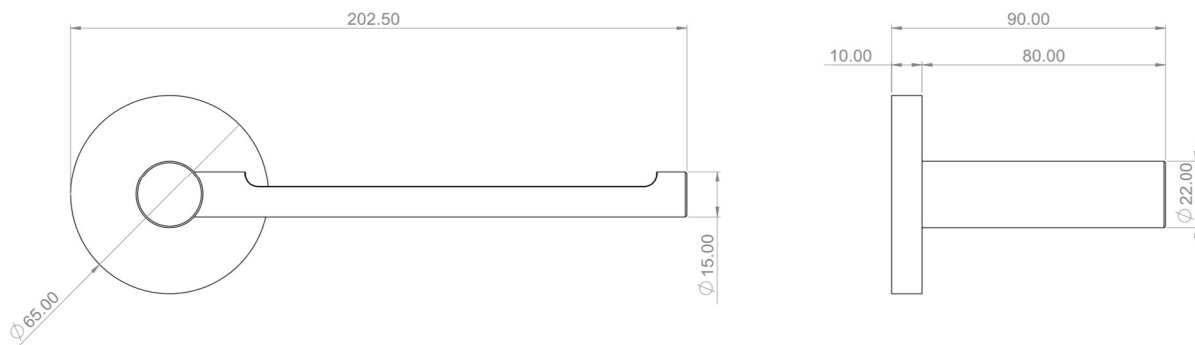

HAKK Robe Hook

CODE	Chrome	● UA0124	Matt Black	● UA0125
	Brushed Gold	● UA0126	Brushed Nickel	● UA0127
MATERIAL	Brass			
DIMENSIONS	See Technical drawing			
FIXINGS	Screw to wall fixings			

HAKK Toilet Roll Holder

CODE	Chrome	● UA0109	Matt Black	● UA0110
	Brushed Gold	● UA0111	Brushed Nickel	● UA0112
MATERIAL	Brass			
DIMENSIONS	See Technical drawing			
FIXINGS	Screw to wall fixings			

HAKK Toothbrush Holder

CODE	Chrome	● UA0104	Matt Black	● UA0105
	Brushed Gold	● UA0106	Brushed Nickel	● UA0107
MATERIAL	Brass			
DIMENSIONS	See Technical drawing			
FIXINGS	Screw to wall fixings			

HAKK Towel Holder

CODE	Chrome	● UA0114	Matt Black	● UA0115
	Brushed Gold	● UA0116	Brushed Nickel	● UA0117
MATERIAL	Brass			
DIMENSIONS	See Technical drawing			
FIXINGS	Screw to wall fixings			

HAKK Towel Rail