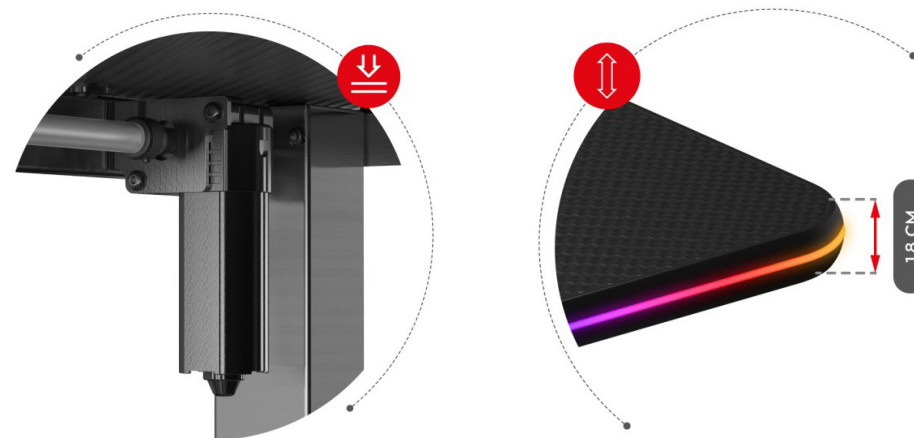

Thanks to the settings memory, you can store up to 3 parameters of your choice.

The LCD display shows the height of your desk with an accuracy of 1 cm.

QUIET, PRECISE DRIVE

Electric desk height adjustment that doesn't interfere with your gaming session? With the Hero 8.2 you've got it guaranteed! The high-quality drive ensures smooth movement even with a tabletop load of up to 70 kg.

The quiet motor does not disturb your concentration when

ERGONOMIC ADJUSTABLE DESK HERO 8.2 RGB

The large height-adjustable top is ideal for working, studying and playing. The 120 cm wide top will accommodate all the necessary accessories. The classic shape with RGB lighting makes the Hero 8.2 electric desk suitable for both a teenager's room and the office.

DESK TOP WITH CARBON COATING

The adjustable desk made of top-quality materials is a guarantee of great durability. The 18 mm thick top provides stability even with a maximum load of 70 kg - on the Hero 8.2 desk you can easily place the necessary gaming equipment. The innovative Carbon coating underlines the gaming style of the desk and increases its durability - the top is scratch-resistant and easy to clean.