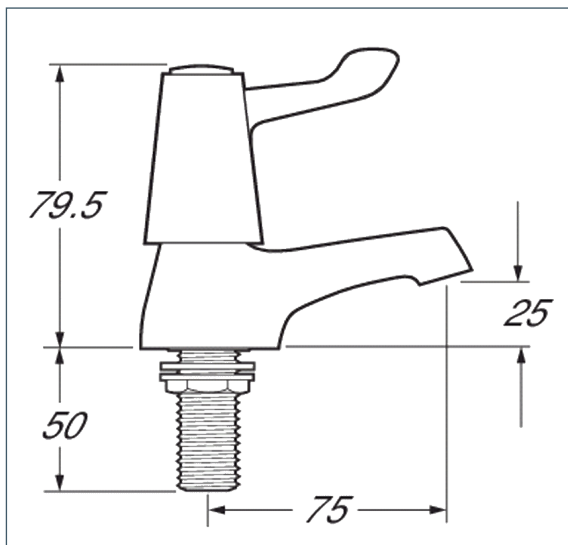

Deva Lever Range

Lever action basin taps spec version

Product Code: DLT SPEC101

Finish: Chrome

Features

Construction:	Brass
Valve/Cartridge type:	Ceramic Disc
Supply:	Suitable for all plumbing systems
Working Pressures:	0.1 - 5.0 bar
Inlet connections:	1/2" BSP
Flexi or Copper:	N/A

- Metal backnuts
- 1/4 turn ceramic handles ensure a smooth operation
- Products which are easy to use by all the family

*Please refer to website for full warranty details.

Flow (Bar - l/min, open outlet)

Spout

Flow 0.1	Flow 0.3	Flow 0.5	Flow 1.0	Flow 2.0	Flow 3.0	Flow 4.0	Flow 5.0
6	9.3	13	16	20	25	30	34

2003774

2007340

12 YEAR GUARANTEE
ON ALL DEVA CHROME TAPS
*TERMS APPLY