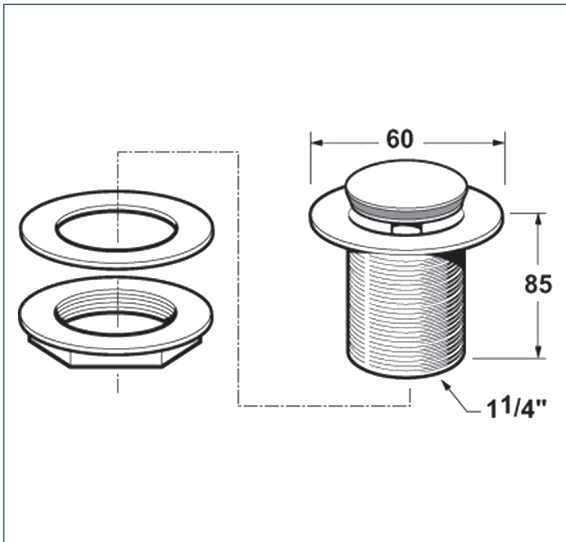

WASTES

Waste

1 1/4" basin slotted press top waste

Product Code: PTW300/017

Finish: Chrome

DevaTM by METHVEN

Features

Construction: Brass
Inlet Connections: 1 1/4" BSP

· Slotted waste for basins with a built in overflow

*Please refer to website for full warranty details.

2007730

1412026

**1 YEAR
GUARANTEE**

*TERMS APPLY

www.deva-uk.com · 0800 195 1602 · sales@uk.methven.com