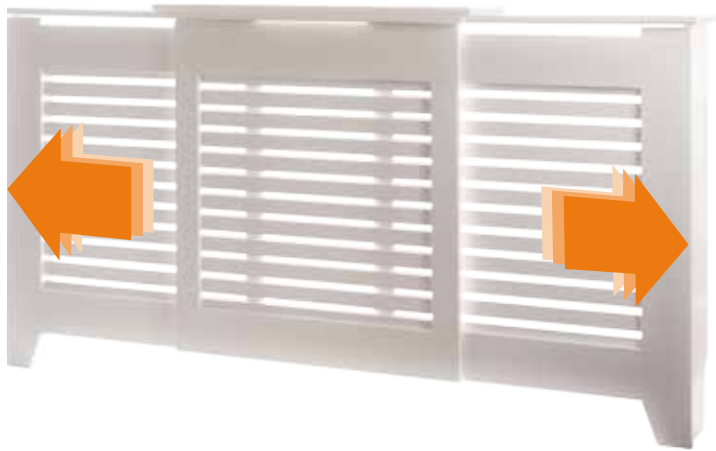

Radiator Covers & Screening Panels

COMPLEMENT YOUR HOME AND
ENHANCE THE OVERALL LOOK BY
CHOOSING ONE OF OUR STYLISH
RADIATOR COVERS

ASSEMBLES IN MINUTES

EASY 'KEYSLOT' FITTINGS

CONTEMPORARY ADJUSTABLE

GEORGIAN TWO TONE

- Pre-finished in Satin White
- Adjustable width for perfect fit
- Complete with modern slatted grill
- Contemporary design
- Easy click assembly with wall fixings

- Pre-finished White and Oak Veneer
- Luxurious Georgian Style
- Complete with Classic Oregon Grill
- Available in 3 Popular sizes
- Easy click assembly with wall fixings