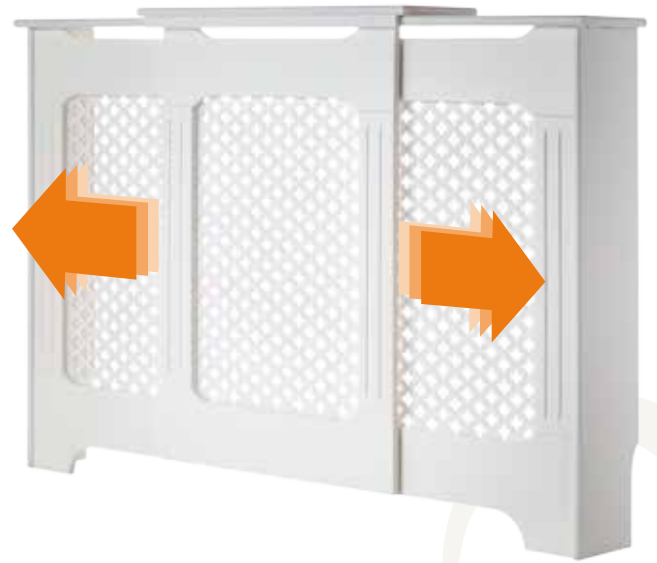

Size	Product Code	Colour
Small	RADG201WK	Two Tone
Medium	RADG202WK	Two Tone
Large	RADG203WK	Two Tone

TWO TONE ADJUSTABLE

CLASSIC ADJUSTABLE

- Pre-finished White & Oak Veneer.
- Adjustable width for perfect fit.
- Complete with best selling Oregon screen.
- Available in medium and large.
- Easy click assembly with wall fixings.

- Satin White or Real Oak veneers.
- Most popular design.
- Adjustable width for perfect fit.
- Complete with best selling Oregon screen.
- Easy click assembly with wall fixings.

radiator size (including valves)