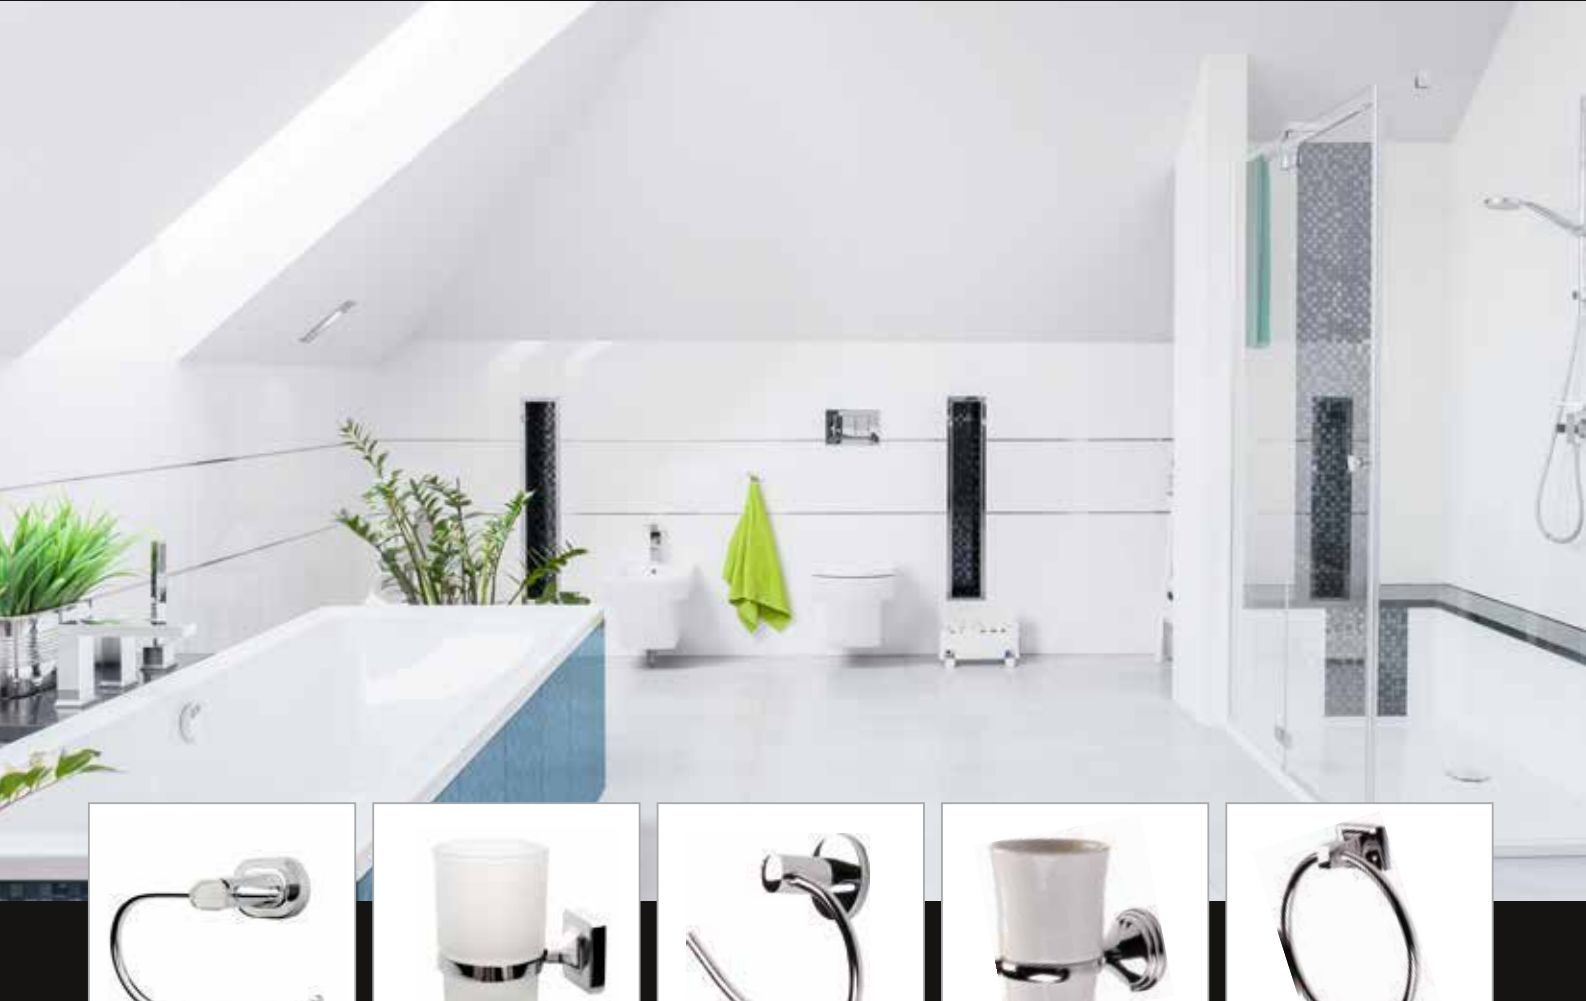

TEMA

themes for living

CHROME BATHROOM ACCESSORIES

Sofia