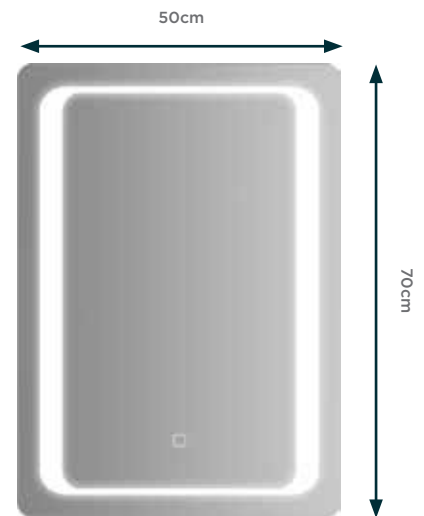

H1585070

MIRAMARE MIRROR

70cm x 50cm

TOUCH SWITCH LED LIGHT

MIRAMARE
MIRROR

- STYLISH LED BACK-LIT BATHROOM MIRROR.
- PRE-WIRED WITH MOUNTING ACCESSORIES ATTACHED.
- IP44 - ELECTRICALLY SAFE FOR USE IN BATHROOMS.
- TEMA QUALITY BRAND.