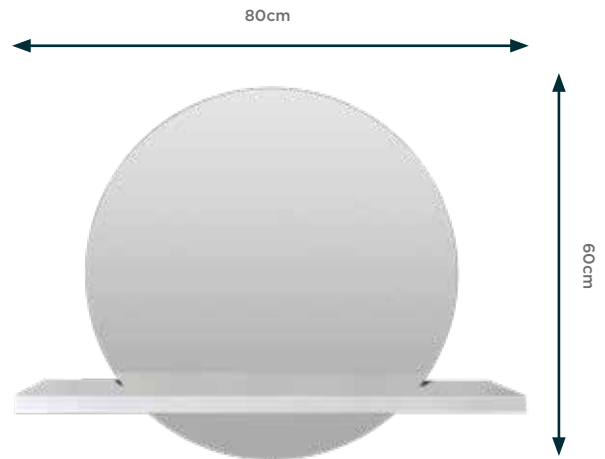

**FLORENCE
MIRROR**

H131Y6080

NEW

SORRENTO MIRROR

80cm x 60cm

-  CONCEALED DEMISTER PAD
-  TOUCH SWITCH LED LIGHT
-  STYLISH ACRYLIC EDGES
-  CAN BE FITTED LANDSCAPE OR PORTRAIT

H501A6080

NEW

VENICE MIRROR

60cm x 80cm

-  CONCEALED DEMISTER PAD
-  TOUCH SWITCH LED LIGHT
-  PRE-FINISHED SATIN WHITE SHELF

READY TO GO!

All our mirrors come in easy to transport packaging giving you piece of mind during transport, from your local store.