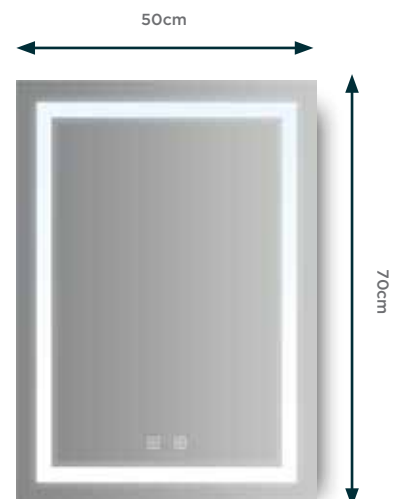

**VALENTINO
MIRROR**

H1325070D

VALENTINO MIRROR

70cm x 50cm

CONCEALED DEMISTER PAD

TOUCH SWITCH LED LIGHT