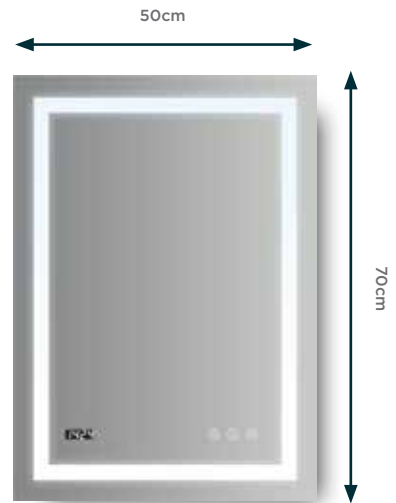

H1675070

RIVOLLI MIRROR

70cm x 50cm

STEREO BLUETOOTH SPEAKERS

INTEGRATED DIGITAL CLOCK

CONCEALED DEMISTER PAD

TOUCH SWITCH LED LIGHT