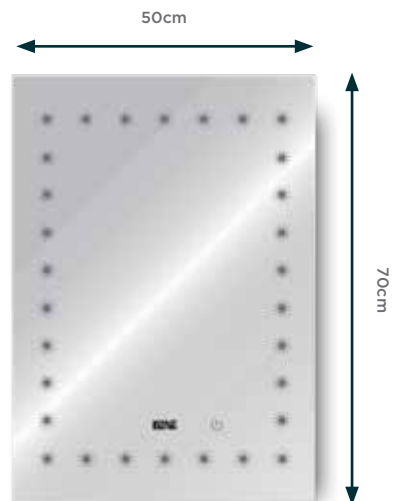

TOUCH SWITCH LED LIGHT

H1715070

LISMORE MIRROR

70cm x 50cm

INTEGRATED DIGITAL CLOCK

TOUCH SWITCH LED LIGHT

READY TO GO!

All our mirrors come in easy to transport packaging giving you piece of mind during transport, from your local store.