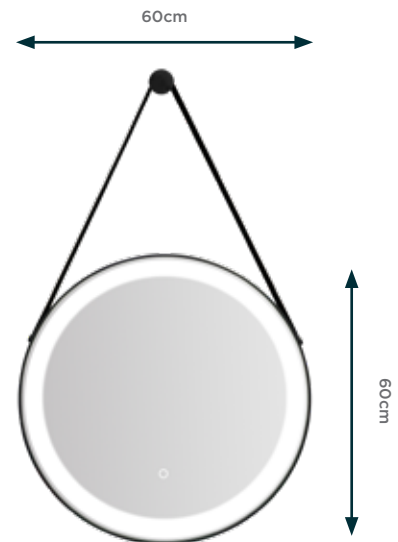

HK00160

NEW

FLORENCE MIRROR

60cm x 60cm

TOUCH SWITCH LED LIGHT

ON TREND HANGING MIRROR

STYLISH BLACK EDGE FRAME

READY TO GO!

**FLORENCE
MIRROR**

H131Y6080

NEW

SORRENTO MIRROR

80cm x 60cm

-  CONCEALED DEMISTER PAD
-  TOUCH SWITCH LED LIGHT
-  STYLISH ACRYLIC EDGES
-  CAN BE FITTED LANDSCAPE OR PORTRAIT

H501A6080

NEW