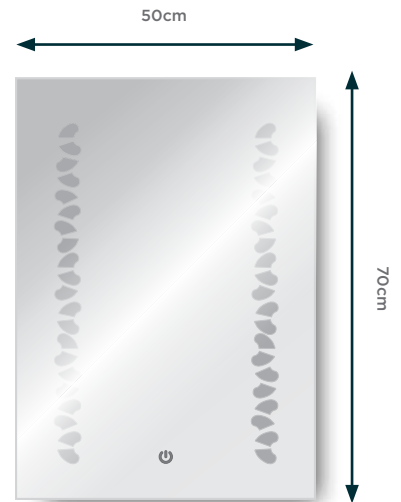

STEFANO MIRROR

H3025070

STEFANO MIRROR

70cm x 50cm

“NO TOUCH” SENSOR SWITCH LIGHT

H2915070

CLARA MIRROR

70cm x 50cm

TOUCH SWITCH LED LIGHT

H1715070

LISMORE MIRROR

70cm x 50cm

INTEGRATED DIGITAL CLOCK

TOUCH SWITCH LED LIGHT

READY TO GO!

All our mirrors come in easy to transport packaging giving you piece of mind during transport, from your local store.