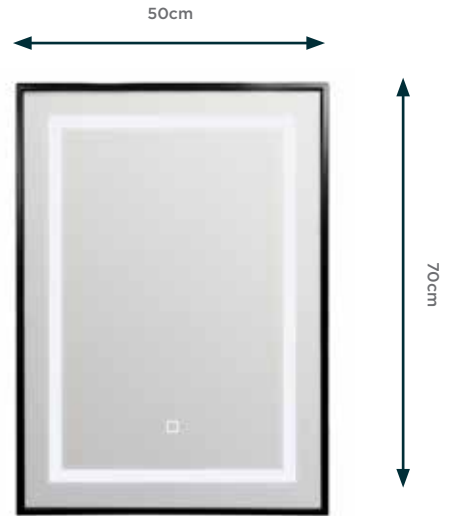

MIRROR COLLECTION

ILLUMINATED	2
DESIGNER	11
STYLE	12
CLASSIC	13
SHELVED	14
SUREFIX	15

H6107050

NEW

PALERMO MIRROR

70cm x 50cm

STYLISH BLACK EDGE FRAME

TOUCH SWITCH LED LIGHT

HK00160

NEW

FLORENCE MIRROR

60cm x 60cm

TOUCH SWITCH LED LIGHT

ON TREND HANGING MIRROR

STYLISH BLACK EDGE FRAME

READY TO GO!

VENICE MIRROR

60cm x 80cm

-  CONCEALED DEMISTER PAD
-  TOUCH SWITCH LED LIGHT
-  PRE-FINISHED SATIN WHITE SHELF

READY TO GO!

All our mirrors come in easy to transport packaging giving you piece of mind during transport, from your local store.

H1585070

MIRAMARE MIRROR

70cm x 50cm

TOUCH SWITCH LED LIGHT

MIRAMARE
MIRROR

- STYLISH LED BACK-LIT BATHROOM MIRROR.
- PRE-WIRED WITH MOUNTING ACCESSORIES ATTACHED.
- IP44 - ELECTRICALLY SAFE FOR USE IN BATHROOMS.
- TEMA QUALITY BRAND.