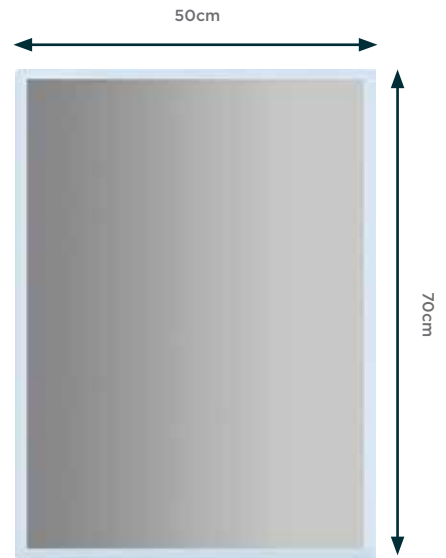

VENICE MIRROR

60cm x 80cm

-  CONCEALED DEMISTER PAD
-  TOUCH SWITCH LED LIGHT
-  PRE-FINISHED SATIN WHITE SHELF

READY TO GO!

All our mirrors come in easy to transport packaging giving you piece of mind during transport, from your local store.

CONCEALED DEMISTER PAD

TOUCH SWITCH LED LIGHT

H3025070F

ALBERTIS MIRROR

70cm x 50cm

WITH FROSTED EDGES

"NO TOUCH" SENSOR SWITCH LIGHT

**ALBERTIS
MIRROR**