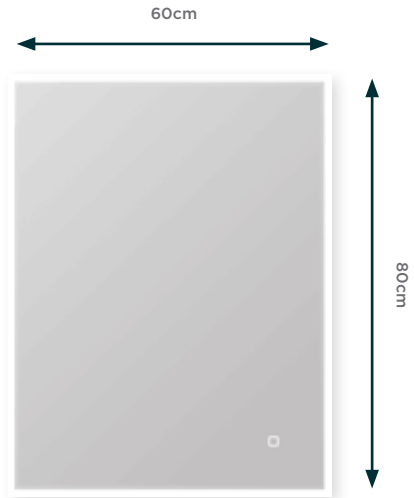

**FLORENCE
MIRROR**

H131Y6080

NEW

SORRENTO MIRROR

80cm x 60cm

-  CONCEALED DEMISTER PAD
-  TOUCH SWITCH LED LIGHT
-  STYLISH ACRYLIC EDGES
-  CAN BE FITTED LANDSCAPE OR PORTRAIT

H501A6080

NEW