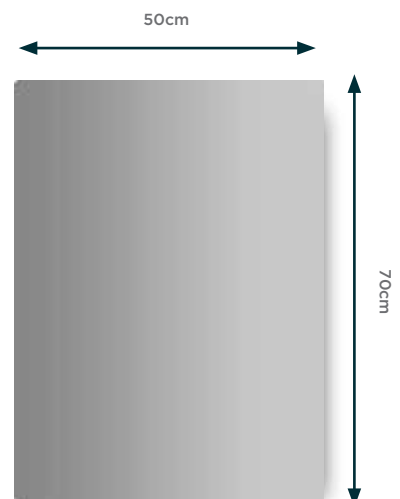

STEFANO MIRROR

H3025070

STEFANO MIRROR

70cm x 50cm

“NO TOUCH” SENSOR SWITCH LIGHT

H2915070

CLARA MIRROR

70cm x 50cm