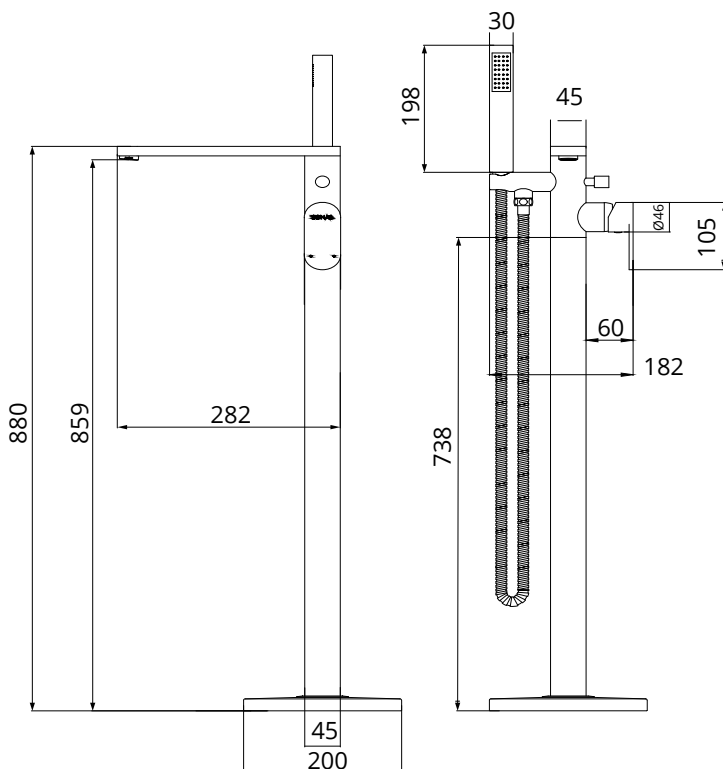

NORFOLK

Floorstanding Bath Shower Mixer

Waste Included

MATERIAL	Brass
FIXING	Deck mounted using back nuts provided

Bar	Litres per min
0.5	11
1	14.4
2	17.2
3	19.6

WARRANTY

- Warranty on taps applies to finish and main body of products, **5 years** - Chrome Finish, **2 years** - Matt Black & Brushed Gold Finishes.
- All surfaces must be cleaned with warm soapy water and dried with soft cloths only. The use of abrasive cleaners or materials will render warranty invalid. Flexible tail connections, hoses, handsets and faucets are covered by a 2 year guarantee. Do not over tighten flexible tail connections as this may result in later failure of the fitting.
- To enable each supply to be individually isolated product should be fitted with individual isolating valves, claims will be dealt with on that basis.
- Suitable access should be provided for in order for products or parts to be replaced under warranty. In the event that no access is provided, labour cost claims cannot be upheld.