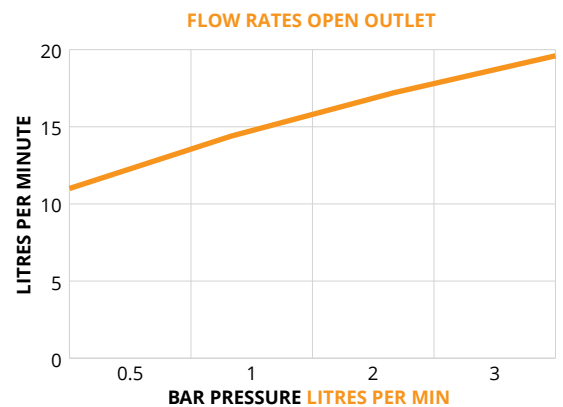

NORFOLK

Floorstanding Bath Shower Mixer

Waste Included

MATERIAL	Brass
FIXING	Deck mounted using back nuts provided

Bar	Litres per min
0.5	11
1	14.4
2	17.2
3	19.6

WARRANTY

- Warranty on taps applies to finish and main body of products, **5 years** - Chrome Finish, **2 years** - Matt Black & Brushed Gold Finishes.
- All surfaces must be cleaned with warm soapy water and dried with soft cloths only. The use of abrasive cleaners or materials will render warranty invalid. Flexible tail connections, hoses, handsets and faucets are covered by a 2 year guarantee. Do not over tighten flexible tail connections as this may result in later failure of the fitting.
- To enable each supply to be individually isolated product should be fitted with individual isolating valves, claims will be dealt with on that basis.
- Suitable access should be provided for in order for products or parts to be replaced under warranty. In the event that no access is provided, labour cost claims cannot be upheld.