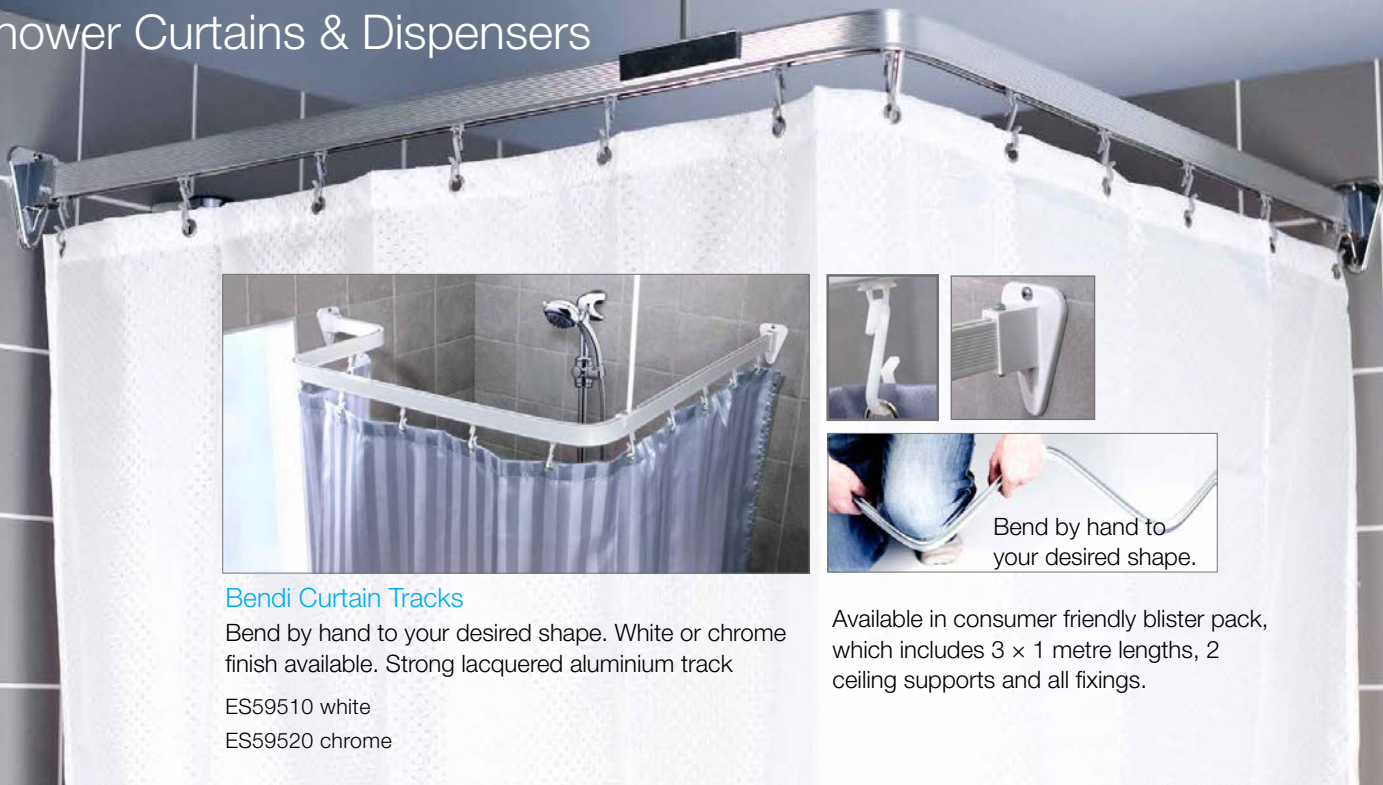

Shower Curtains & Dispensers

Bend by hand to your desired shape.

Bendi Curtain Tracks

Bend by hand to your desired shape. White or chrome finish available. Strong lacquered aluminium track

ES59510 white
ES59520 chrome

Available in consumer friendly blister pack, which includes 3 x 1 metre lengths, 2 ceiling supports and all fixings.

Professional Shower Curtain Tracks - Rigid

Rigid strong lacquered aluminium track. Completely rust proof. White lacquered finish. Pack includes 3 x 1 metre tracks, 2 x 20cm bends, 2 ceiling supports and all fixings.

ES88910BL white

Expander Rods (spring loaded)

Made from 28mm lacquered aluminium tube. Completely rustproof. Blister Packed. No tools required.

ES59210 white 75-220cm