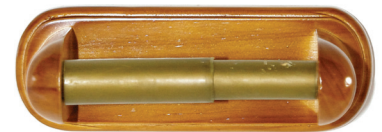

## ANTIQUE PINE COLLECTION

Toilet Roll Holder  
TCTRHLA

Toothbrush Tumbler  
RTCTUMBA

Soap Dish  
TCDISHA

Towel Ring  
TCTRNGA

Wooden Shelf  
TCSHLFA

Toilet Brush  
TCBRHLA

Roll Stacker  
TCSRHSA

18 Inch Towel Rail  
TCTR18A

24 Inch Towel Rail  
TCTR24A

Coat Hook 4 Pin  
TC4HOKA

Coat Hook 6 Pin  
TC6HOKA

CLASSIC DESIGN

EASY MOUNT SYSTEM

CLEAR GLASS SOAP DISH AND TUMBLER

TWO YEAR GUARANTEE