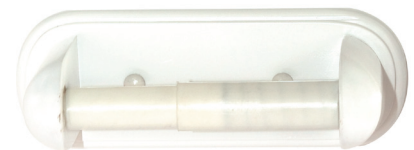

18 Inch Towel Rail  
TCTR18A

24 Inch Towel Rail  
TCTR24A

Coat Hook 4 Pin  
TC4HOKA

Coat Hook 6 Pin  
TC6HOKA

CLASSIC DESIGN

EASY MOUNT SYSTEM

CLEAR GLASS SOAP DISH AND TUMBLER

TWO YEAR GUARANTEE

**WHITE COLLECTION**

Toilet Roll Holder  
TTRHWH

Toothbrush Tumbler  
TTUMWH

Soap Dish  
TDISWH

Towel Ring  
TTORWH

Wooden Shelf  
TSHEWH

Toilet Brush  
TBRHWH

Roll Stacker  
TSRHWH

18 Inch Towel Rail  
TTR18WH

24 Inch Towel Rail  
TTR24WH

Coat Hook 4 Pin  
T4HOWH

Coat Hooks 6 Pin  
T6HOWH

CLASSIC DESIGN

EASY MOUNT SYSTEM

CLEAR GLASS SOAP DISH AND TUMBLER

TWO YEAR GUARANTEE