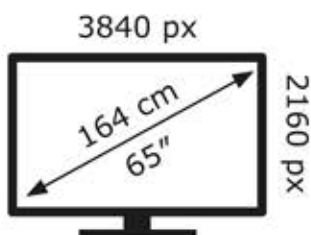

ENERG

LG Electronics

65UT81006LA

100 kWh/1000h

ABCDEF**G**

152 kWh/1000h

2019/2013