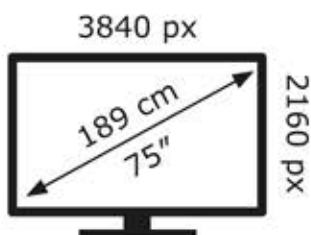

ENERG

LG Electronics

75QNED80T6A

102 kWh/1000h

ABCDEF**G**

208 kWh/1000h

2019/2013