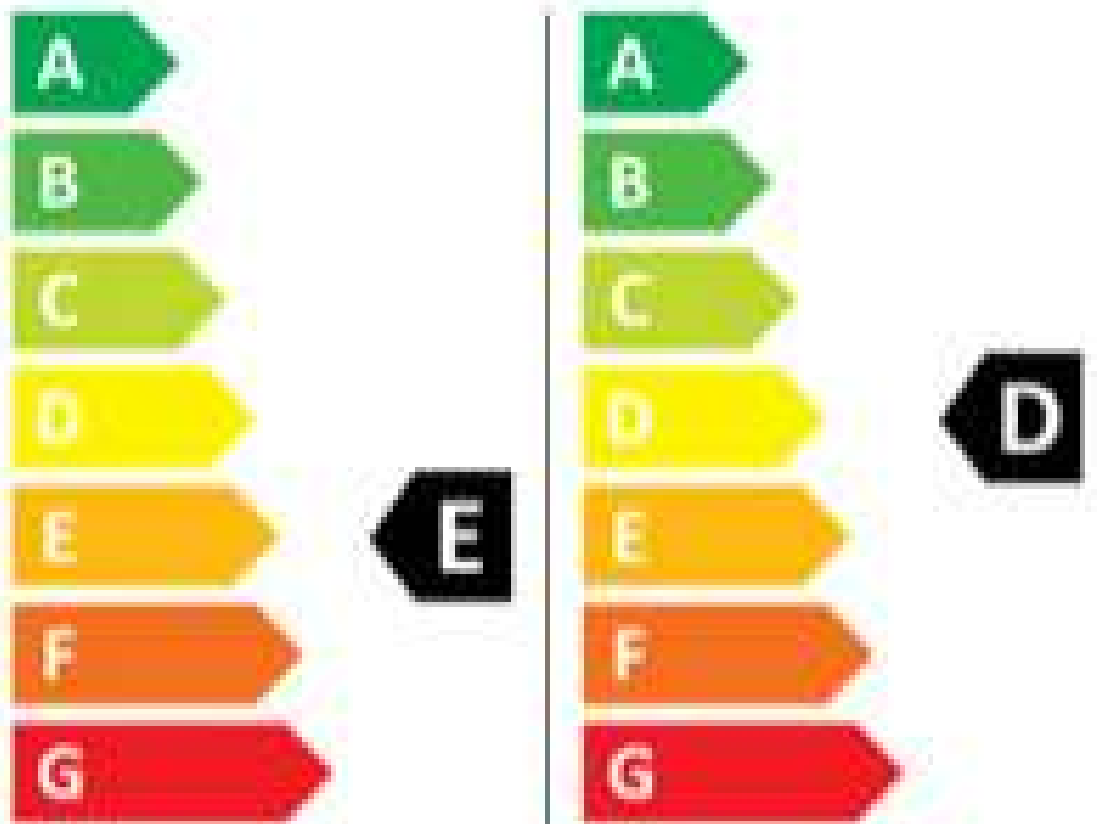

ENERG

Zanussi

ZWD76NB4PW 914603921

266 kWh/100 cycles

69 kWh/100 cycles

AB CDEFG

76 db
AB CD

energysaver